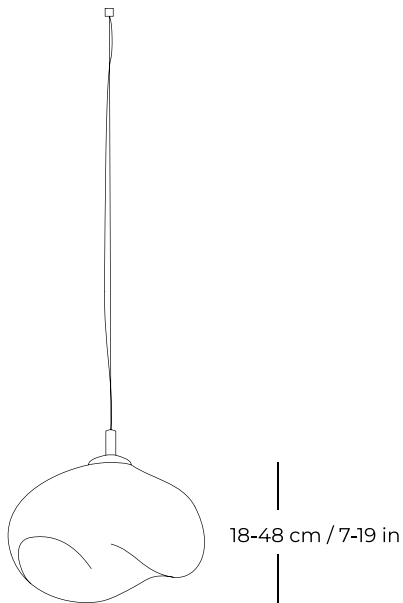

/ Model A1

- Element size options:
- A/ Diameter: 20-24 cm / 8-9 in  
Height: 18-24 cm / 7-9 in
  - B/ Diameter: 25-29 cm / 10-11 in  
Height: 23-28 cm / 9-11 in
  - C/ Diameter: 30-39 cm / 12-15 in  
Height: 28-38 cm / 11-15 in
  - D/ Diameter: 40-49 cm / 16-19 in  
Height: 38-48 cm / 15-19 in

Light source: G4 / G9 / E14

Fastening colour: Brass / patinated brass / silver / black gloss / black matte

- 20-49 cm / 8-19 in -

/ Material

Brass

Patinated  
brass

Silver

Black  
gloss